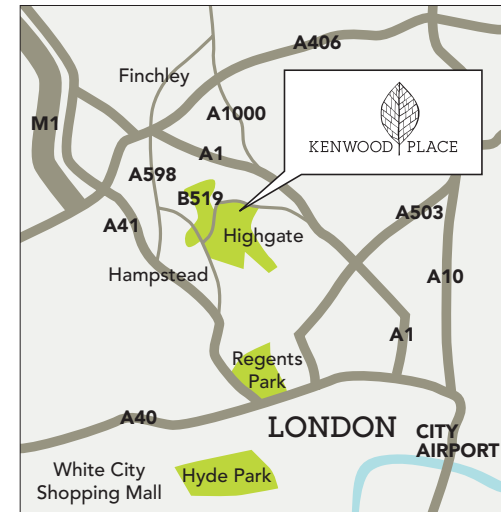

KENWOOD PLACE

YOUR PLACE BY THE HEATH

LOCATION

Kenwood Place is conveniently located between Hampstead Village and Highgate Village. Two villages which account for some of the most beautiful real estate in London, two villages which have attracted some of the most prestigious shops and restaurants in the country. The area is well served by local transport links, including the Underground and British Rail stations, taking residents directly to the centre of London in minutes. Beyond London, Heathrow and Gatwick are easily accessible and the Channel Tunnel is now just a short rail journey from town.

Beauty. Simplicity. Luxury.

SHOW APARTMENT
+44 (0)20 3213 0019

OPEN 7 DAYS A WEEK
10AM TO 5PM

Viewings by
appointment only.

www.kenwoodplace.co.uk

SITE LOCATION
Kenwood Place
Athlone Place
Hampstead Lane
London N6 4RU